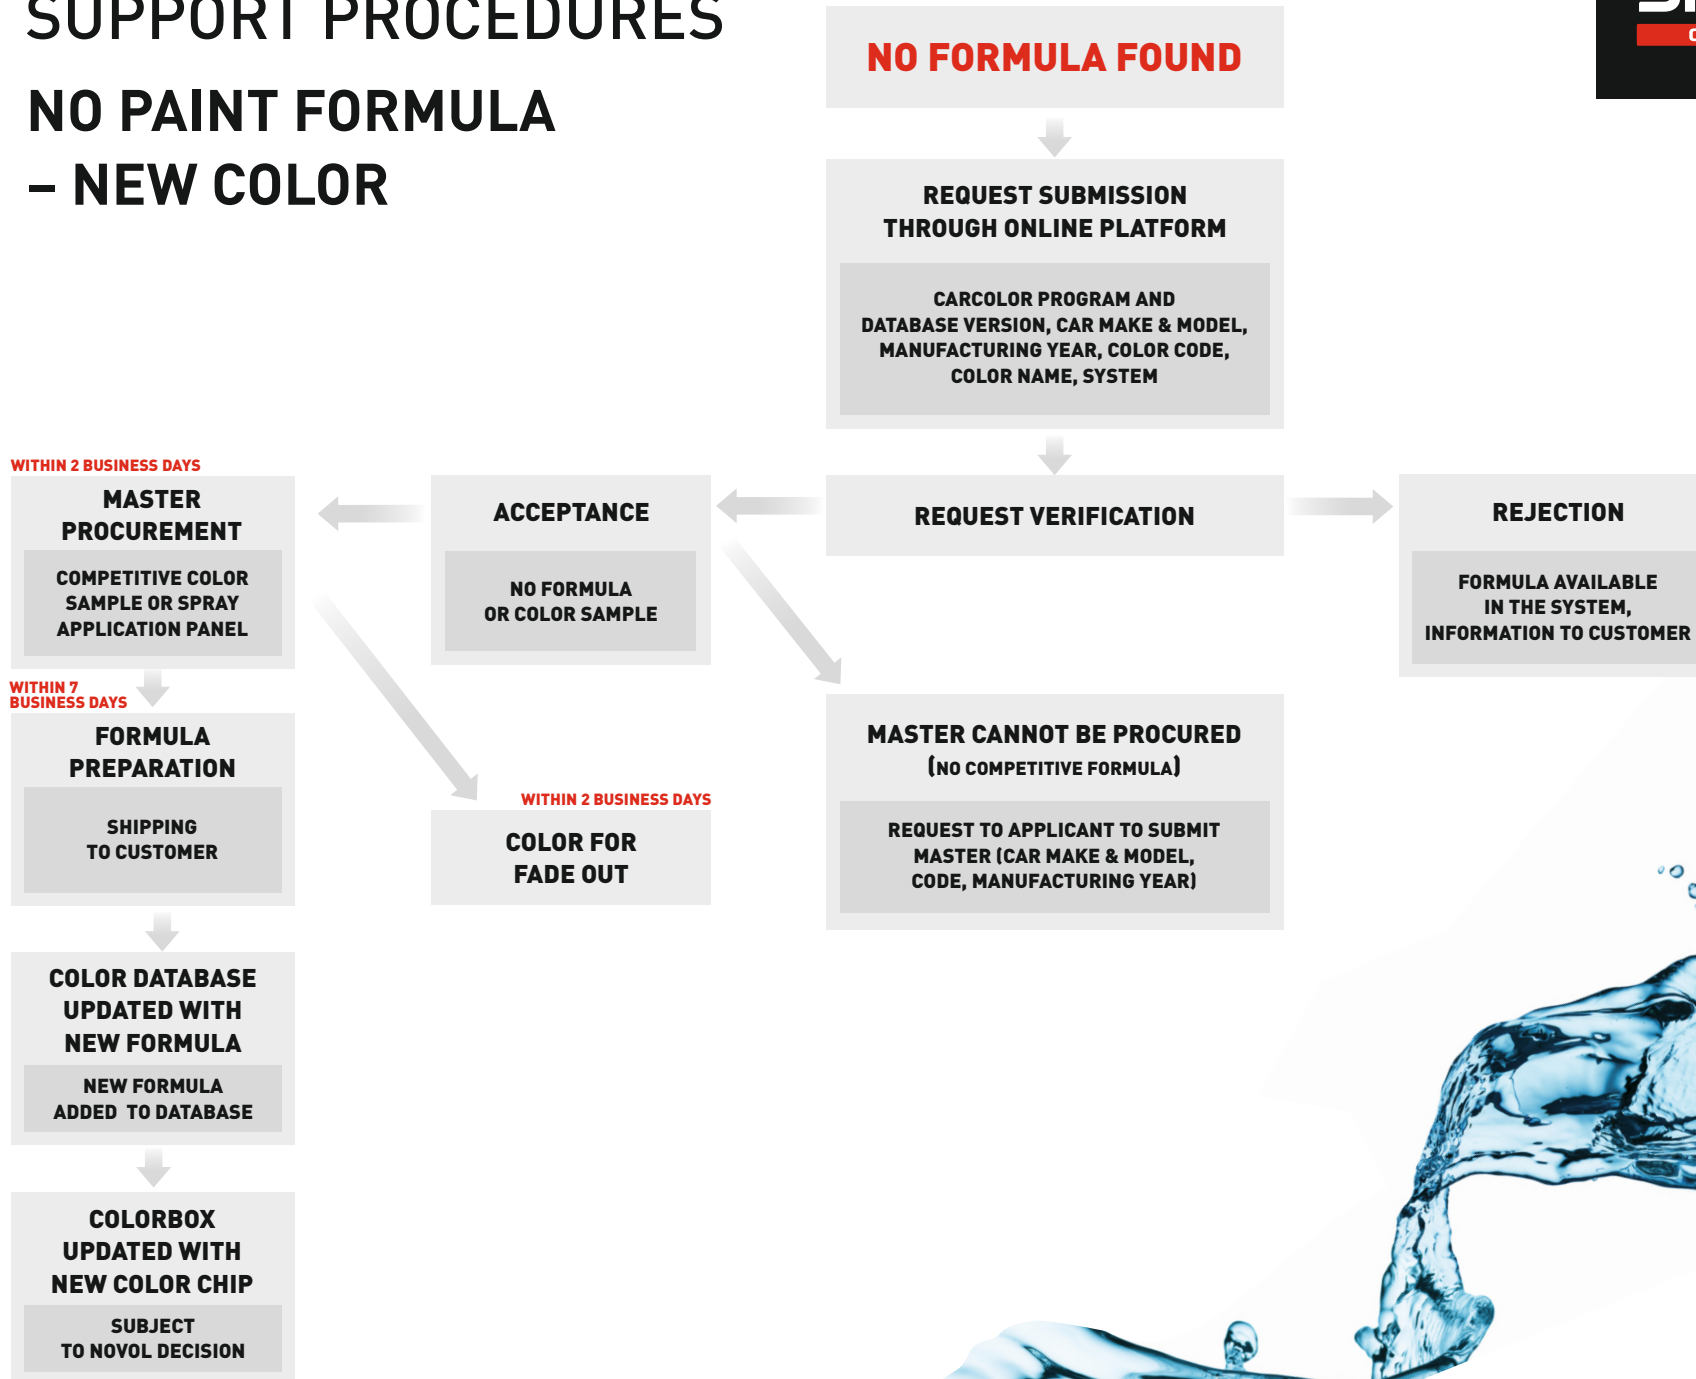

# COLOR MATCHING SUPPORT PROCEDURES NO PAINT FORMULA - NEW COLOR

20

# COLOR MATCHING SUPPORT PROCEDURES MISMATCH BETWEEN FORMULA AND COLOR SAMPLE

# COLOR MATCHING SUPPORT PROCEDURES

## NON-COLOR RELATED REQUEST (CarColor, technical issues, pricing)

**REQUEST SUBMISSION  
THROUGH  
ONLINE PLATFORM**

**WITHIN 1 BUSINESS DAY**

**REPLY WITH REFERENCE  
TO RELEVANT DEPARTMENT**