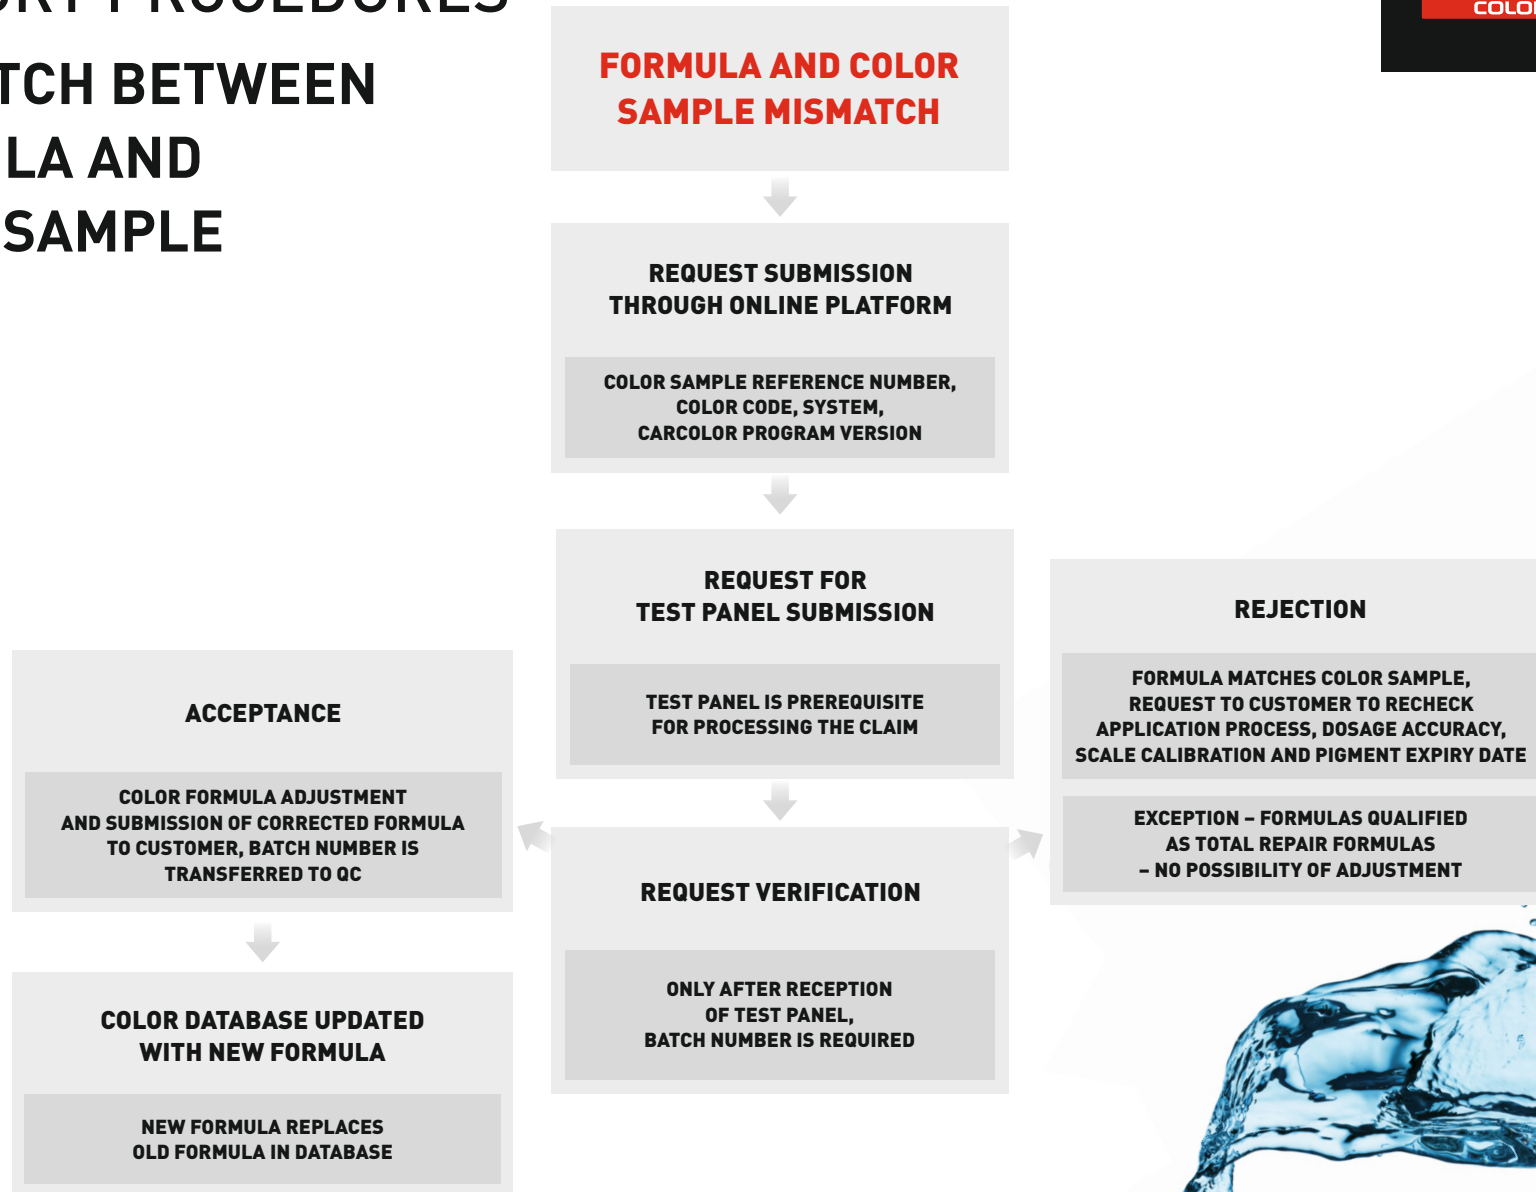

# COLOR MATCHING SUPPORT PROCEDURES NO PAINT FORMULA - NEW COLOR

20

# COLOR MATCHING SUPPORT PROCEDURES MISMATCH BETWEEN FORMULA AND COLOR SAMPLE

# COLOR MATCHING SUPPORT PROCEDURES

## NON-COLOR RELATED REQUEST (CarColor, technical issues, pricing)

**REQUEST SUBMISSION  
THROUGH  
ONLINE PLATFORM**

**WITHIN 1 BUSINESS DAY**

**REPLY WITH REFERENCE  
TO RELEVANT DEPARTMENT**